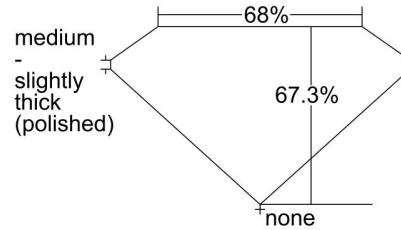

GIA NATURAL DIAMOND GRADING REPORT

July 12, 2022
 GIA Report Number 7432989450
 Shape and Cutting Style Cut-Cornered Rectangular
 Modified Brilliant
 Measurements 7.65 x 5.80 x 3.90 mm

GRADING RESULTS

Carat Weight 1.51 carat
 Color Grade H
 Clarity Grade VS1

ADDITIONAL GRADING INFORMATION

Polish Excellent
 Symmetry Excellent
 Fluorescence None
 Inscription(s): GIA 7432989450
Comments: Internal graining is not shown.

PROPORTIONS

Profile not to actual proportions

* Red symbols denote internal characteristics (inclusions). Green or black symbols denote external characteristics (blemishes). Diagram is an approximate representation of the diamond, and symbols shown indicate type, position, and approximate size of clarity characteristics. All clarity characteristics may not be shown. Details of finish are not shown.