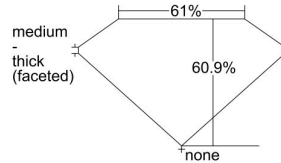

GIA®

FACSIMILE

GIA REPORT 7432849375

Verify this report at GIA.edu

GIA NATURAL DIAMOND DOSSIER®

June 28, 2022
GIA Report Number **7432849375**
Shape and Cutting Style ..... **Oval Brilliant**
Measurements ..... **6.28 x 4.29 x 2.62 mm**

GRADING RESULTS

Carat Weight ..... **0.43 carat**
Color Grade ..... **G**
Clarity Grade **VVS1**

ADDITIONAL GRADING INFORMATION

Polish ..... **Excellent**
Symmetry ..... **Very Good**
Fluorescence ..... **None**
Clarity Characteristics..... **Cloud, Pinpoint, Indented Natural,
Surface Graining**

Inscription(s): GIA 7432849375

PROPORTIONS

Profile not to actual proportions

GRADING SCALES

GIA COLOR SCALE		GIA CLARITY SCALE			
COLORLESS	D	VERY VERY SLIGHTLY INCLUDED	FLAWLESS		
	E		INTERNALLY FLAWLESS		
	F	VERY SLIGHTLY INCLUDED	VVS₁		
	G		VVS₂		
	H		VS₁		
	NEAR COLORLESS	I	SLIGHTLY INCLUDED	VS₂	
		J		SI₁	
		FAINT	K	INCLUDED	SI₂
			L		I₁
			M		I₂
VERT LIGHT			N	INCLUDED	I₃
			O		
			P		
	Q				
LIGHT	R				
	S				
	T				
	U				
	V				
	Z