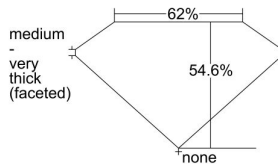

GIA®

FACSIMILE

GIA REPORT 7431930440

Verify this report at GIA.edu

GIA NATURAL DIAMOND DOSSIER®

July 05, 2022
GIA Report Number **7431930440**
Shape and Cutting Style ..... **Heart Brilliant**
Measurements ..... **6.34 x 6.60 x 3.60 mm**

GRADING RESULTS

Carat Weight ..... **0.90 carat**
Color Grade ..... **E**
Clarity Grade **VS1**

ADDITIONAL GRADING INFORMATION

Polish ..... **Excellent**
Symmetry ..... **Good**
Fluorescence ..... **Faint**
Clarity Characteristics..... **Feather, Cavity, Pinpoint**
Inscription(s): **GIA 7431930440**

PROPORTIONS

Profile not to actual proportions

GRADING SCALES

GIA COLOR SCALE		GIA CLARITY SCALE			
COLORLESS	D	VERY VERY SLIGHTLY INCLUDED	FLAWLESS		
	E		INTERNALLY FLAWLESS		
	F	VERY SLIGHTLY INCLUDED	VS₁		
	G		VS₂		
	H		VS₁		
	NEAR COLORLESS	I	SLIGHTLY INCLUDED	VS₂	
		J		SI₁	
		FAINT	K	INCLUDED	SI₂
			L		I₁
			M		I₂
VERT LIGHT	N	LIGHT	I₃		
	O				
	P				
	Q				
	R