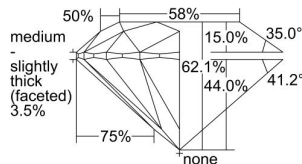

GIA®

FACSIMILE

GIA REPORT

7431174623

Verify this report at GIA.edu

GIA NATURAL DIAMOND DOSSIER®

April 22, 2022
GIA Report Number 7431174623
Shape and Cutting Style ..... Round Brilliant
Measurements ..... 5.08 - 5.10 x 3.16 mm

GRADING RESULTS

Carat Weight ..... 0.50 carat
Color Grade ..... D
Clarity Grade S11
Cut Grade ..... Excellent

ADDITIONAL GRADING INFORMATION

Polish ..... Excellent
Symmetry ..... Excellent
Fluorescence ..... Faint
Clarity Characteristics ..... Crystal
Inscription(s): GIA 7431174623

PROPORTIONS

Profile to actual proportions

GRADING SCALES

GIA COLOR SCALE	GIA CLARITY SCALE	GIA CUT SCALE
D	FLAWLESS	EXCELLENT
E	INTERNALLY FLAWLESS	
F	VVS₁	VERY GOOD
G		
H	VS₁	GOOD
I		
J	SI₁	FAIR
K		
L	I₁	POOR
M		
N	I₂	
O	I₃	
P		
Q		
R		
S		
T		
U		
V		
W		
X		
Y		
Z