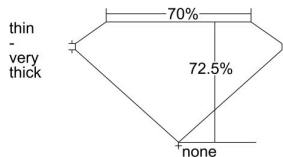

GIA®

FACSIMILE

GIA REPORT

7428822765

Verify this report at GIA.edu

GIA NATURAL DIAMOND DOSSIER®

April 05, 2022
GIA Report Number **7428822765**
Shape and Cutting Style ..... **Square Modified Brilliant**
Measurements ..... **4.82 x 4.77 x 3.46 mm**

GRADING RESULTS

Carat Weight ..... **0.70 carat**
Color Grade ..... **H**
Clarity Grade **S11**

ADDITIONAL GRADING INFORMATION

Polish ..... **Excellent**
Symmetry ..... **Very Good**
Fluorescence ..... **None**
Clarity Characteristics..... **Crystal, Cavity, Feather**
Inscription(s): **GIA 7428822765**

PROPORTIONS

Profile not to actual proportions

GRADING SCALES

GIA COLOR SCALE		GIA CLARITY SCALE			
COLORLESS	D	VERY VERY SLIGHTLY INCLUDED	FLAWLESS		
	E		INTERNALLY FLAWLESS		
	F	VERY SLIGHTLY INCLUDED	VVS₁		
	G		VVS₂		
	H		VS₁		
	NEAR COLORLESS	I	SLIGHTLY INCLUDED	VS₂	
		J		S1₁	
		FAINT	K	INCLUDED	S1₂
			L		I₁
			M		I₂
VERT LIGHT	N	LIGHT	I₃		
	O				
	P				
	Q				
	R