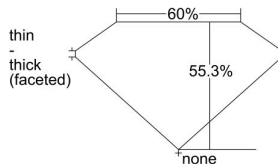

GIA®

FACSIMILE

GIA REPORT

7428789664

Verify this report at GIA.edu

GIA NATURAL DIAMOND DOSSIER®

April 04, 2022
GIA Report Number **7428789664**
Shape and Cutting Style ..... **Heart Brilliant**
Measurements ..... **5.22 x 6.28 x 3.47 mm**

GRADING RESULTS

Carat Weight ..... **0.70 carat**
Color Grade ..... **G**
Clarity Grade **S11**

ADDITIONAL GRADING INFORMATION

Polish ..... **Excellent**
Symmetry ..... **Very Good**
Fluorescence ..... **Faint**
Clarity Characteristics..... **Twinning Wisp**
Inscription(s): GIA 7428789664

PROPORTIONS

Profile not to actual proportions

GRADING SCALES

GIA COLOR SCALE		GIA CLARITY SCALE			
COLORLESS	D	VERY VERY SLIGHTLY INCLUDED	FLAWLESS		
	E		INTERNALLY FLAWLESS		
	F	VERY SLIGHTLY INCLUDED	VVS₁		
	G		VVS₂		
	H		VS₁		
	NEAR COLORLESS	I	SLIGHTLY INCLUDED	VS₂	
		J		S1₁	
		FAINT	K	INCLUDED	S1₂
			L		I₁
			M		I₂
VERY LIGHT			N	INCLUDED	I₃
	O				
	P				
	Q				
LIGHT	R				
	S				
	T				
	U				
	V				
	Z