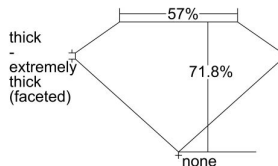

GIA®

FACSIMILE

GIA REPORT

7428573921

Verify this report at GIA.edu

GIA NATURAL DIAMOND DOSSIER®

March 04, 2022

GIA Report Number 7428573921

Shape and Cutting Style ..... Cushion Modified Brilliant

Measurements ..... 5.15 x 4.72 x 3.39 mm

GRADING RESULTS

Carat Weight ..... 0.70 carat

Color Grade I

Clarity Grade VS2

ADDITIONAL GRADING INFORMATION

Polish ..... Excellent

Symmetry ..... Very Good

Fluorescence ..... Faint

Clarity Characteristics..... Cloud, Crystal

Inscription(s): GIA 7428573921

PROPORTIONS

Profile not to actual proportions

GRADING SCALES

GIA COLOR SCALE		GIA CLARITY SCALE				
COLORLESS	D	VERY VERY SLIGHTLY INCLUDED	FLAWLESS			
	E		INTERNALLY FLAWLESS			
	F		VVS₁			
	NEAR COLORLESS	G	VERY SLIGHTLY INCLUDED	VVS₂		
		H		VS₁		
		FAINT	I	SLIGHTLY INCLUDED	VS₂	
			J		SI₁	
			LIGHT	K	INCLUDED	SI₂
	L	I₁				
	M	I₂				
COLORLESS	N	INCLUDED		I₃		
	O					
	P					
	Q					
COLORLESS	R					
	S					
	T					
	U					
	V					
	Z