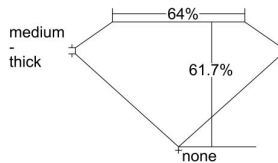

GIA®

FACSIMILE

GIA REPORT 7428372696

Verify this report at GIA.edu

GIA NATURAL DIAMOND DOSSIER®

February 17, 2022
GIA Report Number **7428372696**
Shape and Cutting Style ..... **Emerald Cut**
Measurements ..... **5.90 x 4.23 x 2.61 mm**

GRADING RESULTS

Carat Weight ..... **0.63 carat**
Color Grade ..... **G**
Clarity Grade **S11**

ADDITIONAL GRADING INFORMATION

Polish ..... **Excellent**
Symmetry ..... **Very Good**
Fluorescence ..... **None**
Clarity Characteristics..... **Crystal, Cavity**
Inscription(s): **GIA 7428372696**

PROPORTIONS

Profile not to actual proportions

GRADING SCALES

GIA COLOR SCALE		GIA CLARITY SCALE			
COLORLESS	D	VERY VERY SLIGHTLY INCLUDED	FLAWLESS		
	E		INTERNALLY FLAWLESS		
	F	VERY SLIGHTLY INCLUDED	VVS₁		
	G		VVS₂		
	H		VS₁		
	NEAR COLORLESS	I	SLIGHTLY INCLUDED	VS₂	
		J		S1₁	
		FAINT	K	INCLUDED	S1₂
			L		I₁
			M		I₂
VERTICALLY LIGHT	N	LIGHT	I₃		
	O				
	P				
	Q				
	R				
	S				
LIGHT	T				
	U				
	V				
	W				
	X				
	Y				
	Z