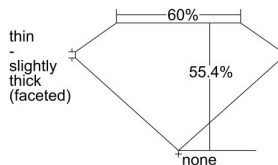

GIA®

FACSIMILE

GIA REPORT

7426243111

Verify this report at GIA.edu

GIA NATURAL DIAMOND DOSSIER®

February 11, 2022

GIA Report Number **7426243111**

Shape and Cutting Style ..... **Heart Brilliant**

Measurements ..... **4.89 x 5.50 x 3.05 mm**

GRADING RESULTS

Carat Weight ..... **0.50 carat**

Color Grade ..... **D**

Clarity Grade **VS1**

ADDITIONAL GRADING INFORMATION

Polish ..... **Excellent**

Symmetry ..... **Very Good**

Fluorescence ..... **None**

Clarity Characteristics..... **Feather, Pinpoint**

Inscription(s): **GIA 7426243111**

PROPORTIONS

Profile not to actual proportions

GRADING SCALES

GIA COLOR SCALE		GIA CLARITY SCALE			
COLORLESS	D	VERY VERY SLIGHTLY INCLUDED	FLAWLESS		
	E		INTERNALLY FLAWLESS		
	F	VERY SLIGHTLY INCLUDED	VVS₁		
	G		VVS₂		
	H		VS₁		
	NEAR COLORLESS	I	SLIGHTLY INCLUDED	VS₂	
		J		SI₁	
		FAINT	K	INCLUDED	SI₂
			L		I₁
			M		I₂
VERT LIGHT	N	LIGHT	I₃		
	O				
	P				
	Q				
	R