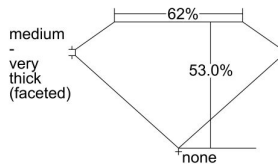

GIA®

FACSIMILE

GIA REPORT 7423228372

Verify this report at GIA.edu

GIA NATURAL DIAMOND DOSSIER®

February 05, 2022
GIA Report Number **7423228372**
Shape and Cutting Style ..... **Heart Brilliant**
Measurements ..... **4.90 x 5.83 x 3.09 mm**

GRADING RESULTS

Carat Weight ..... **0.51 carat**
Color Grade ..... **E**
Clarity Grade **VS1**

ADDITIONAL GRADING INFORMATION

Polish ..... **Excellent**
Symmetry ..... **Very Good**
Fluorescence ..... **Faint**
Clarity Characteristics..... **Crystal, Indented Natural**
Inscription(s): **GIA 7423228372**

PROPORTIONS

Profile not to actual proportions

GRADING SCALES

GIA COLOR SCALE		GIA CLARITY SCALE			
COLORLESS	D	VERY VERY SLIGHTLY INCLUDED	FLAWLESS		
	E		INTERNALLY FLAWLESS		
	F		VS₁		
	NEAR COLORLESS	G	VERY SLIGHTLY INCLUDED	VS₂	
		H		VS₁	
		FAINT	I	SLIGHTLY INCLUDED	VS₂
			J		SI₁
	K		SI₂		
	LIGHT		L	INCLUDED	I₁
			M		I₂
N			I₃		
O					
P					
Q					
R