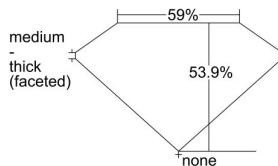

GIA®

FACSIMILE

GIA REPORT 7423207733

Verify this report at GIA.edu

GIA NATURAL DIAMOND DOSSIER®

February 03, 2022
GIA Report Number **7423207733**
Shape and Cutting Style ..... **Heart Brilliant**
Measurements ..... **5.02 x 5.56 x 3.00 mm**

GRADING RESULTS

Carat Weight ..... **0.50 carat**
Color Grade ..... **J**
Clarity Grade **VS1**

ADDITIONAL GRADING INFORMATION

Polish ..... **Excellent**
Symmetry ..... **Very Good**
Fluorescence ..... **Medium Blue**
Clarity Characteristics..... **Feather, Pinpoint**
Inscription(s): GIA 7423207733

PROPORTIONS

Profile not to actual proportions

GRADING SCALES

GIA COLOR SCALE		GIA CLARITY SCALE			
COLORLESS	D	VERY VERY SLIGHTLY INCLUDED	FLAWLESS		
	E		INTERNALLY FLAWLESS		
	F	VERY SLIGHTLY INCLUDED	VVS₁		
	G		VVS₂		
	H		VS₁		
	NEAR COLORLESS	I	SLIGHTLY INCLUDED	VS₂	
		J		SI₁	
		FAINT	K	INCLUDED	SI₂
			L		I₁
			M		I₂
VERT LIGHT	N	LIGHT	I₃		
	O				
	P				
	Q				
	R