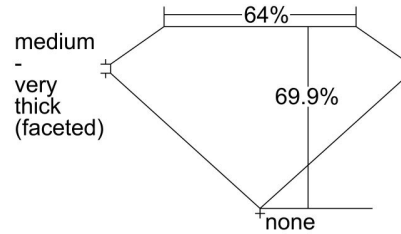

GIA NATURAL DIAMOND GRADING REPORT

March 30, 2022  
 GIA Report Number ..... 7422776797  
 Shape and Cutting Style ..... Cushion Modified Brilliant  
 Measurements ..... 6.44 x 5.99 x 4.19 mm

GRADING RESULTS

Carat Weight ..... 1.50 carat  
 Color Grade ..... I  
 Clarity Grade ..... VS2

ADDITIONAL GRADING INFORMATION

Polish ..... Excellent  
 Symmetry ..... Very Good  
 Fluorescence ..... None  
 Inscription(s): GIA 7422776797

**Comments:** Additional clouds, pinpoints and surface graining are not shown.

PROPORTIONS

Profile not to actual proportions

CLARITY CHARACTERISTICS

KEY TO SYMBOLS\*

-  Feather
-  Needle
-  Cloud
-  Natural
-  Crystal
-  Indented Natural

\* Red symbols denote internal characteristics (inclusions). Green or black symbols denote external characteristics (blemishes). Diagram is an approximate representation of the diamond, and symbols shown indicate type, position, and approximate size of clarity characteristics. All clarity characteristics may not be shown. Details of finish are not shown.