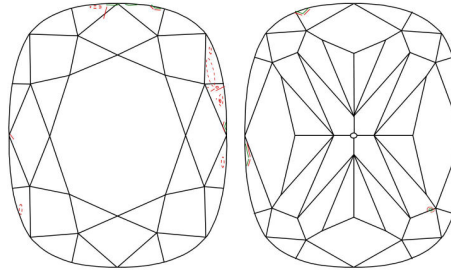

GIA NATURAL DIAMOND GRADING REPORT

March 30, 2022  
 GIA Report Number ..... 7422776797  
 Shape and Cutting Style ..... Cushion Modified Brilliant  
 Measurements ..... 6.44 x 5.99 x 4.19 mm

GRADING RESULTS

Carat Weight ..... 1.50 carat  
 Color Grade ..... I  
 Clarity Grade ..... VS2

ADDITIONAL GRADING INFORMATION

Polish ..... Excellent  
 Symmetry ..... Very Good  
 Fluorescence ..... None  
 Inscription(s): GIA 7422776797

**Comments:** Additional clouds, pinpoints and surface graining are not shown.

PROPORTIONS

Profile not to actual proportions

CLARITY CHARACTERISTICS

KEY TO SYMBOLS\*

-  Feather
-  Needle
-  Cloud
-  Natural
-  Crystal
-  Indented Natural

\* Red symbols denote internal characteristics (inclusions). Green or black symbols denote external characteristics (blemishes). Diagram is an approximate representation of the diamond, and symbols shown indicate type, position, and approximate size of clarity characteristics. All clarity characteristics may not be shown. Details of finish are not shown.