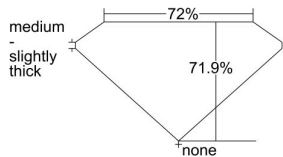

GIA®

FACSIMILE

GIA REPORT 7422345424

Verify this report at GIA.edu

GIA NATURAL DIAMOND DOSSIER®

February 14, 2022
GIA Report Number **7422345424**
Shape and Cutting Style ..... **Square Modified Brilliant**
Measurements ..... **4.16 x 4.08 x 2.93 mm**

GRADING RESULTS

Carat Weight ..... **0.40 carat**
Color Grade ..... **E**
Clarity Grade **VS1**

ADDITIONAL GRADING INFORMATION

Polish ..... **Excellent**
Symmetry ..... **Very Good**
Fluorescence ..... **None**
Clarity Characteristics..... **Feather, Pinpoint**
Inscription(s): **GIA 7422345424**

PROPORTIONS

Profile not to actual proportions

GRADING SCALES

GIA COLOR SCALE		GIA CLARITY SCALE				
COLORLESS	D	VERY VERY SLIGHTLY INCLUDED	FLAWLESS			
	E		INTERNALLY FLAWLESS			
	F		VVS₁			
	NEAR COLORLESS	G	VERY SLIGHTLY INCLUDED	VVS₂		
		H		VS₁		
		FAINT	I	SLIGHTLY INCLUDED	VS₂	
			J		SI₁	
			LIGHT	K	INCLUDED	SI₂
	L	I₁				
	M	I₂				
N	NOT GRADED	I₃				
O						
P						
Q						
R						
S						
T						
U						
V						
W						
X						
Y						
Z