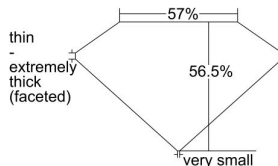

GIA®

FACSIMILE

GIA REPORT

7421783584

Verify this report at GIA.edu

GIA NATURAL DIAMOND DOSSIER®

March 25, 2022
GIA Report Number **7421783584**
Shape and Cutting Style ..... **Heart Brilliant**
Measurements ..... **5.29 x 6.18 x 3.49 mm**

GRADING RESULTS

Carat Weight ..... **0.70 carat**
Color Grade ..... **F**
Clarity Grade **S12**

ADDITIONAL GRADING INFORMATION

Polish ..... **Excellent**
Symmetry ..... **Very Good**
Fluorescence ..... **None**
Clarity Characteristics..... **Twinning Wisp**
Inscription(s): GIA 7421783584

PROPORTIONS

Profile not to actual proportions

GRADING SCALES

GIA COLOR SCALE		GIA CLARITY SCALE			
COLORLESS	D	VERY VERY SLIGHTLY INCLUDED	FLAWLESS		
	E		INTERNALLY FLAWLESS		
	F		VVS₁		
	NEAR COLORLESS	G	VVS₂		
		H	VERY SLIGHTLY INCLUDED	VS₁	
		I		VS₂	
		FAINT	J	SLIGHTLY INCLUDED	S1₁
			K		S1₂
	L		I₁		
	VERT LIGHT		M	INCLUDED	I₂
N			I₃		
O					
LIGHT		P			
		Q			
	R				
	S				
	T				
	U				
	V				
	W				
	X				
	Y				
	Z