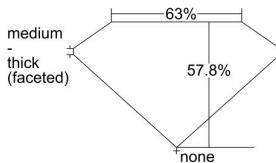

GIA®

FACSIMILE

GIA REPORT 7416892485

Verify this report at GIA.edu

GIA NATURAL DIAMOND DOSSIER®

January 20, 2022
GIA Report Number **7416892485**
Shape and Cutting Style ..... **Heart Brilliant**
Measurements ..... **4.81 x 5.72 x 3.31 mm**

GRADING RESULTS

Carat Weight ..... **0.50 carat**
Color Grade ..... **F**
Clarity Grade **S11**

ADDITIONAL GRADING INFORMATION

Polish ..... **Excellent**
Symmetry ..... **Good**
Fluorescence ..... **None**
Clarity Characteristics..... **Feather, Cloud**
Inscription(s): **GIA 7416892485**

PROPORTIONS

Profile not to actual proportions

GRADING SCALES

GIA COLOR SCALE		GIA CLARITY SCALE			
COLORLESS	D	VERY VERY SLIGHTLY INCLUDED	FLAWLESS		
	E		INTERNALLY FLAWLESS		
	F	VERY SLIGHTLY INCLUDED	VVS₁		
	G		VVS₂		
	H		VS₁		
	NEAR COLORLESS	I	SLIGHTLY INCLUDED	VS₂	
		J		S1₁	
		FAINT	K	INCLUDED	S1₂
			L		I₁
			M		I₂
VERT LIGHT	N	INCLUDED	I₃		
	O				
	P				
	Q				
	R				
	S				
LIGHT	T				
	U				
	V				
	W				
	X				
	Y				
	Z