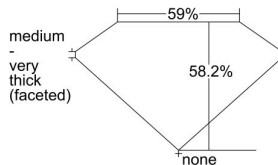

GIA®

FACSIMILE

GIA REPORT 7416878870

Verify this report at GIA.edu

GIA NATURAL DIAMOND DOSSIER®

January 03, 2022
GIA Report Number **7416878870**
Shape and Cutting Style ..... **Heart Brilliant**
Measurements ..... **4.17 x 4.84 x 2.82 mm**

GRADING RESULTS

Carat Weight ..... **0.35 carat**
Color Grade ..... **D**
Clarity Grade **S11**

ADDITIONAL GRADING INFORMATION

Polish ..... **Excellent**
Symmetry ..... **Very Good**
Fluorescence ..... **Faint**
Clarity Characteristics..... **Feather, Crystal**
Inscription(s): GIA 7416878870

PROPORTIONS

Profile not to actual proportions

GRADING SCALES

GIA COLOR SCALE		GIA CLARITY SCALE			
COLORLESS	D	VERY VERY SLIGHTLY INCLUDED	FLAWLESS		
	E		INTERNALLY FLAWLESS		
	F		VVS₁		
	G		VVS₂		
	NEAR COLORLESS	H	VERY SLIGHTLY INCLUDED	VS₁	
		I		VS₂	
		FAINT	J	SLIGHTLY INCLUDED	S1₁
			K		S1₂
	L		I₁		
	M		INCLUDED	I₂	
N	I₃				
O					
LIGHT	P				
	Q				
	R				
	S				
	T				
	U				
	V				
	W				
X					
Y					
Z