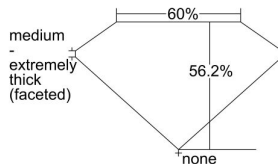

GIA®

FACSIMILE

GIA REPORT 7411170090

Verify this report at GIA.edu

GIA NATURAL DIAMOND DOSSIER®

December 08, 2021
GIA Report Number 7411170090
Shape and Cutting Style ..... Heart Brilliant
Measurements ..... 4.83 x 5.32 x 2.99 mm

GRADING RESULTS

Carat Weight ..... 0.46 carat
Color Grade ..... D
Clarity Grade SI1

ADDITIONAL GRADING INFORMATION

Polish ..... Very Good
Symmetry ..... Very Good
Fluorescence ..... Faint
Clarity Characteristics..... Cavity, Feather, Indented Natural
Inscription(s): GIA 7411170090

PROPORTIONS

Profile not to actual proportions

GRADING SCALES

GIA COLOR SCALE		GIA CLARITY SCALE			
COLORLESS	D	VERY VERY SLIGHTLY INCLUDED	FLAWLESS		
	E		INTERNALLY FLAWLESS		
	F	VERY SLIGHTLY INCLUDED	VVS₁		
	G		VVS₂		
	H		VS₁		
	NEAR COLORLESS	I	SLIGHTLY INCLUDED	VS₂	
		J		SI₁	
		FAINT	K	INCLUDED	SI₂
			L		I₁
			M		I₂
VERT LIGHT	N	INCLUDED	I₃		
	O				
	P				
	Q				
	R				
LIGHT	S				
	T				
	U				
	V				
	W				
X					
Y					
Z