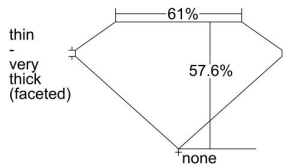

GIA®

FACSIMILE

GIA REPORT 7408992986

Verify this report at gia.edu

GIA NATURAL DIAMOND DOSSIER®

November 29, 2021
GIA Report Number **7408992986**
Shape and Cutting Style ..... **Pear Brilliant**
Measurements ..... **6.24 x 3.66 x 2.11 mm**

GRADING RESULTS

Carat Weight ..... **0.30 carat**
Color Grade ..... **F**
Clarity Grade **VS1**

ADDITIONAL GRADING INFORMATION

Polish ..... **Excellent**
Symmetry ..... **Good**
Fluorescence ..... **Faint**
Clarity Characteristics ..... **Crystal**
Inscription(s): **GIA 7408992986**

PROPORTIONS

Profile not to actual proportions

GRADING SCALES

GIA COLOR SCALE		GIA CLARITY SCALE			
COLORLESS	D	VERY VERY SLIGHTLY INCLUDED	FLAWLESS		
	E		INTERNALLY FLAWLESS		
	F	VERY SLIGHTLY INCLUDED	VVS₁		
	G		VVS₂		
	H		VS₁		
	NEAR COLORLESS	I	SLIGHTLY INCLUDED	VS₂	
		J		SI₁	
		FAINT	K	INCLUDED	SI₂
			L		I₁
			M		I₂
VERT LIGHT	N	LIGHT	I₃		
	O				
	P				
	Q				
	R