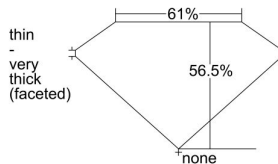

GIA®

FACSIMILE

GIA REPORT 7408841731

Verify this report at GIA.edu

GIA NATURAL DIAMOND DOSSIER®

November 16, 2021
GIA Report Number **7408841731**
Shape and Cutting Style ..... **Heart Brilliant**
Measurements ..... **4.65 x 5.57 x 3.15 mm**

GRADING RESULTS

Carat Weight ..... **0.50 carat**
Color Grade ..... **H**
Clarity Grade **S11**

ADDITIONAL GRADING INFORMATION

Polish ..... **Excellent**
Symmetry ..... **Very Good**
Fluorescence ..... **Faint**
Clarity Characteristics ..... **Crystal, Feather**
Inscription(s): **GIA 7408841731**

PROPORTIONS

Profile not to actual proportions

GRADING SCALES

GIA COLOR SCALE		GIA CLARITY SCALE			
COLORLESS	D	VERY VERY SLIGHTLY INCLUDED	FLAWLESS		
	E		INTERNALLY FLAWLESS		
	F	VERY SLIGHTLY INCLUDED	VVS₁		
	G		VVS₂		
	H		VS₁		
	NEAR COLORLESS	I	SLIGHTLY INCLUDED	VS₂	
		J		S1₁	
		FAINT	K	INCLUDED	S1₂
			L		I₁
			M		I₂
VERT LIGHT	N	INCLUDED	I₃		
	O				
	P				
	Q				
	R				
	S				
	T				
LIGHT	U				
	V				
	W				
	X				
Y					
Z