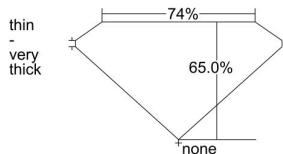

GIA®

FACSIMILE

GIA REPORT 7408838678

Verify this report at GIA.edu

GIA NATURAL DIAMOND DOSSIER®

October 20, 2021
GIA Report Number **7408838678**
Shape and Cutting Style ..... **Square Modified Brilliant**
Measurements ..... **3.77 x 3.72 x 2.42 mm**

GRADING RESULTS

Carat Weight ..... **0.30 carat**
Color Grade ..... **D**
Clarity Grade **VS1**

ADDITIONAL GRADING INFORMATION

Polish ..... **Excellent**
Symmetry ..... **Good**
Fluorescence ..... **None**
Clarity Characteristics..... **Indented Natural, Pinpoint**
Inspection(s): GIA 7408838678

PROPORTIONS

Profile not to actual proportions

GRADING SCALES

GIA COLOR SCALE		GIA CLARITY SCALE			
COLORLESS	D	VERY VERY SLIGHTLY INCLUDED	FLAWLESS		
	E		INTERNALLY FLAWLESS		
	F	VERY SLIGHTLY INCLUDED	VVS₁		
	G		VVS₂		
	H		VS₁		
	NEAR COLORLESS	I	SLIGHTLY INCLUDED	VS₂	
		J		SI₁	
		FAINT	K	INCLUDED	SI₂
			L		I₁
			M		I₂
VERT LIGHT	N	LIGHT	I₃		
	O				
	P				
	Q				
	R