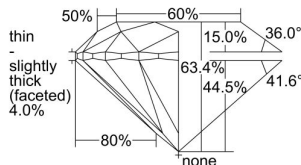

GIA®

FACSIMILE

GIA NATURAL DIAMOND DOSSIER®

November 16, 2021
GIA Report Number 7406857241
Shape and Cutting Style ..... Round Brilliant
Measurements ..... 4.20 - 4.27 x 2.69 mm

GRADING RESULTS

Carat Weight ..... 0.30 carat
Color Grade ..... E
Clarity Grade SI2
Cut Grade ..... Very Good

ADDITIONAL GRADING INFORMATION

Polish ..... Excellent
Symmetry ..... Very Good
Fluorescence ..... None
Clarity Characteristics ..... Crystal, Cloud
Inscription(s): GIA 7406857241

GIA REPORT 7406857241

Verify this report at GIA.edu

PROPORTIONS

Profile to actual proportions

GRADING SCALES

GIA COLOR SCALE

COLORESS	D
	E
	F
	G
	H
	I
	J
NEAR COLORESS	K
	L
Faint	M
	N
	O
	P
Very Light	R
	S
	T
	U
	V
Light	W
	X
	Y
	Z

GIA CLARITY SCALE

VERY VERY SLIGHTLY INCLUDED	FLAWLESS
	INTERNALLY FLAWLESS
VERY SLIGHTLY INCLUDED	VVS₁
	VVS₂
SLIGHTLY INCLUDED	VS₁
	VS₂
INCLUDED	SI₁
	SI₂
	I₁
	I₂
	I₃

GIA CUT SCALE

EXCELLENT
VERY GOOD
GOOD
FAIR
POOR