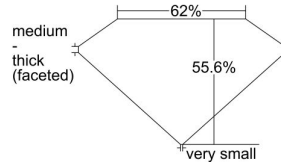

GIA®

FACSIMILE

GIA REPORT 7406282178

Verify this report at GIA.edu

GIA NATURAL DIAMOND DOSSIER®

October 12, 2021
GIA Report Number **7406282178**
Shape and Cutting Style ..... **Heart Brilliant**
Measurements ..... **4.25 x 4.63 x 2.58 mm**

GRADING RESULTS

Carat Weight ..... **0.30 carat**
Color Grade ..... **D**
Clarity Grade **VS2**

ADDITIONAL GRADING INFORMATION

Polish ..... **Very Good**
Symmetry ..... **Very Good**
Fluorescence ..... **None**
Clarity Characteristics..... **Crystal, Feather**
Inscription(s): **GIA 7406282178**

PROPORTIONS

Profile not to actual proportions

GRADING SCALES

GIA COLOR SCALE		GIA CLARITY SCALE				
COLORLESS	D	VERY SLIGHTLY SLIGHTLY INCLUDED	FLAWLESS			
	E		INTERNALLY FLAWLESS			
	F		VVS₁			
	NEAR COLORLESS	G	VVS₂			
		H	VERY SLIGHTLY INCLUDED	VS₁		
		I		VS₂		
		FAINT	J	SLIGHTLY INCLUDED	SI₁	
			K		SI₂	
			L		INCLUDED	I₁
			M	I₂		
VERT LIGHT	N		INCLUDED	I₃		
	O					
	P					
	Q					
	R					
	S					
LIGHT	T					
	U					
	V					
	W					
	X					
Y						
Z