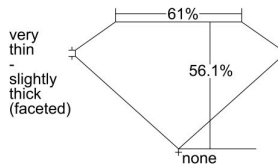

GIA®

FACSIMILE

GIA REPORT 7403809670

Verify this report at GIA.edu

GIA NATURAL DIAMOND DOSSIER®

November 12, 2021
GIA Report Number **7403809670**
Shape and Cutting Style ..... **Heart Brilliant**
Measurements ..... **4.18 x 4.62 x 2.59 mm**

GRADING RESULTS

Carat Weight ..... **0.30 carat**
Color Grade ..... **G**
Clarity Grade **VVS2**

ADDITIONAL GRADING INFORMATION

Polish ..... **Excellent**
Symmetry ..... **Very Good**
Fluorescence ..... **None**
Clarity Characteristics ..... **Feather**
Inscription(s): GIA 7403809670

PROPORTIONS

Profile not to actual proportions

GRADING SCALES

GIA COLOR SCALE		GIA CLARITY SCALE			
COLORLESS	D	VERY VERY SLIGHTLY INCLUDED	FLAWLESS		
	E		INTERNALLY FLAWLESS		
	F	VERY SLIGHTLY INCLUDED	VVS₁		
	G		VVS₂		
	H		VS₁		
	NEAR COLORLESS	I	SLIGHTLY INCLUDED	VS₂	
		J		SI₁	
		FAINT	K	INCLUDED	SI₂
			L		I₁
			M		I₂
VERT LIGHT	N	LIGHT	I₃		
	O				
	P				
	Q				
	R