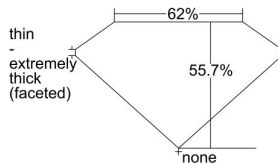

GIA®

FACSIMILE

GIA REPORT 7403242956

Verify this report at GIA.edu

GIA NATURAL DIAMOND DOSSIER®

September 07, 2021
GIA Report Number **7403242956**
Shape and Cutting Style ..... **Heart Brilliant**
Measurements ..... **4.54 x 5.45 x 3.04 mm**

GRADING RESULTS

Carat Weight ..... **0.46 carat**
Color Grade ..... **E**
Clarity Grade **S11**

ADDITIONAL GRADING INFORMATION

Polish ..... **Excellent**
Symmetry ..... **Good**
Fluorescence ..... **None**
Clarity Characteristics. **Feather, Twinning Wisp, Indented Natural**
Inscription(s): **GIA 7403242956**

PROPORTIONS

Profile not to actual proportions

GRADING SCALES

GIA COLOR SCALE		GIA CLARITY SCALE			
COLORLESS	D	VERY VERY SLIGHTLY INCLUDED	FLAWLESS		
	E		INTERNALLY FLAWLESS		
	F	VERY SLIGHTLY INCLUDED	VVS₁		
	G		VVS₂		
	H		VS₁		
	NEAR COLORLESS	I	SLIGHTLY INCLUDED	VS₂	
		J		S1₁	
		FAINT	K	INCLUDED	S1₂
			L		I₁
			M		I₂
VERT LIGHT	N	LIGHT	I₃		
	O				
	P				
	Q				
	R