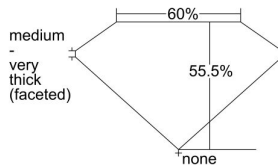

GIA®

FACSIMILE

GIA REPORT 7402639546

Verify this report at GIA.edu

GIA NATURAL DIAMOND DOSSIER®

October 01, 2021
GIA Report Number 7402639546
Shape and Cutting Style ..... Heart Brilliant
Measurements ..... 4.39 x 5.11 x 2.84 mm

GRADING RESULTS

Carat Weight ..... 0.40 carat
Color Grade ..... E
Clarity Grade VS2

ADDITIONAL GRADING INFORMATION

Polish ..... Excellent
Symmetry ..... Good
Fluorescence ..... None
Clarity Characteristics ..... Cloud, Feather
Inscription(s): GIA 7402639546

PROPORTIONS

Profile not to actual proportions

GRADING SCALES

GIA COLOR SCALE		GIA CLARITY SCALE			
COLORLESS	D	VERY VERY SLIGHTLY INCLUDED	FLAWLESS		
	E		INTERNALLY FLAWLESS		
	F		VVS₁		
	G		VVS₂		
	NEAR COLORLESS	H	VERY SLIGHTLY INCLUDED	VS₁	
		I		VS₂	
		FAINT	J	SLIGHTLY INCLUDED	SI₁
			K		SI₂
	L		I₁		
	M		I₂		
VERT LIGHT	N	INCLUDED	I₃		
	O				
	P				
	Q				
	R				
	S				
LIGHT	T				
	U				
	V				
	W				
	X				
Y					
Z