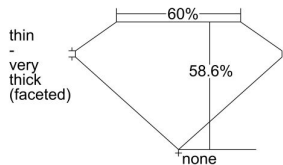

GIA®

FACSIMILE

GIA REPORT 7402480793

Verify this report at GIA.edu

GIA NATURAL DIAMOND DOSSIER®

September 22, 2021
GIA Report Number **7402480793**
Shape and Cutting Style ..... **Heart Brilliant**
Measurements ..... **4.49 x 5.33 x 3.12 mm**

GRADING RESULTS

Carat Weight ..... **0.43 carat**
Color Grade ..... **H**
Clarity Grade **VS1**

ADDITIONAL GRADING INFORMATION

Polish ..... **Excellent**
Symmetry ..... **Excellent**
Fluorescence ..... **Faint**
Clarity Characteristics ..... **Feather, Pinpoint**
Inscription(s): GIA 7402480793

PROPORTIONS

Profile not to actual proportions

GRADING SCALES

GIA COLOR SCALE		GIA CLARITY SCALE			
COLORLESS	D	VERY VERY SLIGHTLY INCLUDED	FLAWLESS		
	E		INTERNALLY FLAWLESS		
	F		VVS₁		
	NEAR COLORLESS	G	VVS₂		
		H	VERY SLIGHTLY INCLUDED	VS₁	
		I		VS₂	
		FAINT	J	SLIGHTLY INCLUDED	S₁
			K		S₂
	L		INCLUDED		I₁
	M			I₂	
N	I₃				
VERT LIGHT	O				
	P				
	Q				
	R				
	LIGHT	S			
		T			
U					
V					
W					
X					
Y					
Z