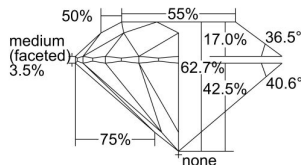

GIA®

FACSIMILE

GIA REPORT 7402436323

Verify this report at GIA.edu

GIA NATURAL DIAMOND DOSSIER®

September 17, 2021
GIA Report Number 7402436323
Shape and Cutting Style ..... Round Brilliant
Measurements ..... 4.32 - 4.34 x 2.71 mm

GRADING RESULTS

Carat Weight ..... 0.31 carat
Color Grade ..... E
Clarity Grade S11
Cut Grade ..... Excellent

ADDITIONAL GRADING INFORMATION

Polish ..... Excellent
Symmetry ..... Excellent
Fluorescence ..... Faint
Clarity Characteristics ..... Cloud
Inscription(s): GIA 7402436323

PROPORTIONS

Profile to actual proportions

GRADING SCALES

GIA COLOR SCALE	GIA CLARITY SCALE	GIA CUT SCALE	
D	FLAWLESS	EXCELLENT	
E	INTERNALLY FLAWLESS		
F		VVS₁	VERY GOOD
G	VVS₂		
H	VS₁	GOOD	
I	VS₂		
J	S1₁	FAIR	
K	S1₂		
L	I₁	POOR	
M	I₂		
N	I₃		
O			
P			
Q			
R			
S			
T			
U			
V			
W			
X			
Y			
Z