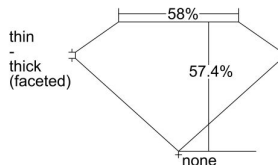

GIA®

FACSIMILE

GIA REPORT 7402007555

Verify this report at GIA.edu

GIA NATURAL DIAMOND DOSSIER®

January 12, 2023
GIA Report Number 7402007555
Shape and Cutting Style ..... Heart Brilliant
Measurements ..... 5.39 x 5.93 x 3.41 mm

GRADING RESULTS

Carat Weight ..... 0.61 carat
Color Grade ..... D
Clarity Grade VS1

ADDITIONAL GRADING INFORMATION

Polish ..... Excellent
Symmetry ..... Excellent
Fluorescence ..... Faint
Clarity Characteristics ..... Crystal, Pinpoint
Inscription(s): GIA 7402007555

PROPORTIONS

Profile not to actual proportions

GRADING SCALES

GIA COLOR SCALE		GIA CLARITY SCALE	
COLORLESS	D	VERY VERY SLIGHTLY INCLUDED	FLAWLESS
	E		INTERNALLY FLAWLESS
	F		VVS₁
	G		VVS₂
	H		VS₁
	I		VS₂
	J		SI₁
	K		SI₂
	L		I₁
	M		I₂
NEAR COLORLESS	N	SLIGHTLY INCLUDED	I₃
	O		
	P		
	Q		
FAINT	R	INCLUDED	
	S		
	T		
	U		
VERT LIGHT	V	LIGHT	
	W		
	X		
	Y		
	Z