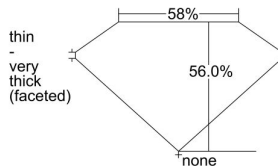

GIA®

FACSIMILE

GIA REPORT 7401676737

Verify this report at GIA.edu

GIA NATURAL DIAMOND DOSSIER®

October 28, 2021
GIA Report Number **7401676737**
Shape and Cutting Style ..... **Heart Brilliant**
Measurements ..... **4.76 x 5.07 x 2.84 mm**

GRADING RESULTS

Carat Weight ..... **0.41 carat**
Color Grade ..... **G**
Clarity Grade **VVS2**

ADDITIONAL GRADING INFORMATION

Polish ..... **Very Good**
Symmetry ..... **Very Good**
Fluorescence ..... **None**
Clarity Characteristics ..... **Cavity, Feather, Cloud**
Inspection(s): **GIA 7401676737**

PROPORTIONS

Profile not to actual proportions

GRADING SCALES

GIA COLOR SCALE		GIA CLARITY SCALE			
COLORLESS	D	VERY VERY SLIGHTLY INCLUDED	FLAWLESS		
	E		INTERNALLY FLAWLESS		
	F		VVS₁		
	G		VVS₂		
	NEAR COLORLESS	H	VERY SLIGHTLY INCLUDED	VS₁	
		I		VS₂	
		FAINT	J	SLIGHTLY INCLUDED	SI₁
			K		SI₂
	L		I₁		
	M		I₂		
VERT LIGHT	N	INCLUDED	I₃		
	O				
	P				
	Q				
	R				
	S				
LIGHT	T				
	U				
	V				
	W				
	X				
Y					
Z