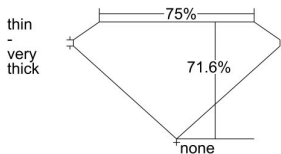

GIA®

FACSIMILE

GIA REPORT 7401634142

Verify this report at GIA.edu

GIA NATURAL DIAMOND DOSSIER®

October 22, 2021
GIA Report Number **7401634142**
Shape and Cutting Style ..... **Square Modified Brilliant**
Measurements ..... **3.78 x 3.69 x 2.64 mm**

GRADING RESULTS

Carat Weight ..... **0.30 carat**
Color Grade ..... **D**
Clarity Grade **VS2**

ADDITIONAL GRADING INFORMATION

Polish ..... **Very Good**
Symmetry ..... **Good**
Fluorescence ..... **None**
Clarity Characteristics ..... **Crystal, Indented Natural**
Inscription(s): **GIA 7401634142**

PROPORTIONS

Profile not to actual proportions

GRADING SCALES

GIA COLOR SCALE		GIA CLARITY SCALE			
COLORLESS	D	VERY VERY SLIGHTLY INCLUDED	FLAWLESS		
	E		INTERNALLY FLAWLESS		
	F		VVS₁		
	NEAR COLORLESS	G	VVS₂		
		H	VERY SLIGHTLY INCLUDED	VS₁	
		I		VS₂	
		FAINT	J	SLIGHTLY INCLUDED	SI₁
			K		SI₂
	L		INCLUDED		I₁
	M			I₂	
VERT LIGHT	N		LIGHT	I₃	
	O				
	P				
	Q				
	R