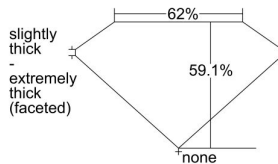

GIA®

FACSIMILE

GIA REPORT 7401587368

Verify this report at GIA.edu

GIA NATURAL DIAMOND DOSSIER®

October 19, 2021
GIA Report Number 7401587368
Shape and Cutting Style ..... Heart Brilliant
Measurements ..... 5.10 x 6.07 x 3.59 mm

GRADING RESULTS

Carat Weight ..... 0.65 carat
Color Grade ..... E
Clarity Grade VS2

ADDITIONAL GRADING INFORMATION

Polish ..... Excellent
Symmetry ..... Good
Fluorescence ..... None
Clarity Characteristics..... Crystal, Feather
Inscription(s): GIA 7401587368

PROPORTIONS

Profile not to actual proportions

GRADING SCALES

GIA COLOR SCALE		GIA CLARITY SCALE			
COLORLESS	D	VERY VERY SLIGHTLY INCLUDED	FLAWLESS		
	E		INTERNALLY FLAWLESS		
	F		VVS₁		
	G		VVS₂		
	H		VS₁		
	I		VS₂		
	NEAR COLORLESS	J	SLIGHTLY INCLUDED	SI₁	
		K		SI₂	
		L		INCLUDED	I₁
		M			I₂
N		I₃			
O					
FAINT	P				
	Q				
	R				
	S				
	VERT LIGHT	T			
		U			
		V			
		W			
LIGHT	X				
	Y				
	Z