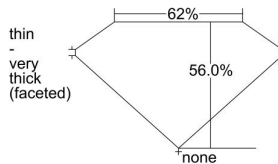

GIA®

FACSIMILE

GIA REPORT 7401431966

Verify this report at GIA.edu

GIA NATURAL DIAMOND DOSSIER®

October 18, 2021
GIA Report Number **7401431966**
Shape and Cutting Style ..... **Heart Brilliant**
Measurements ..... **4.63 x 5.11 x 2.86 mm**

GRADING RESULTS

Carat Weight ..... **0.42 carat**
Color Grade ..... **G**
Clarity Grade **VS1**

ADDITIONAL GRADING INFORMATION

Polish ..... **Excellent**
Symmetry ..... **Very Good**
Fluorescence ..... **Faint**
Clarity Characteristics ..... **Feather**
Inscription(s): **GIA 7401431966**

PROPORTIONS

Profile not to actual proportions

GRADING SCALES

GIA COLOR SCALE		GIA CLARITY SCALE			
COLORLESS	D	VERY VERY SLIGHTLY INCLUDED	FLAWLESS		
	E		INTERNALLY FLAWLESS		
	F	VERY SLIGHTLY INCLUDED	VS₁		
	G		VS₂		
	H		VS₁		
	NEAR COLORLESS	I	SLIGHTLY INCLUDED	VS₂	
		J		SI₁	
		FAINT	K	INCLUDED	SI₂
			L		I₁
			M		I₂
VERT LIGHT	N	INCLUDED	I₃		
	O				
	P				
	Q				
	R				
	S				
LIGHT	T				
	U				
	V				
	W				
	X				
Y					
Z