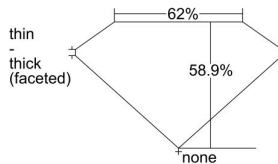

GIA®

FACSIMILE

GIA REPORT 7401273542

Verify this report at GIA.edu

GIA NATURAL DIAMOND DOSSIER®

September 13, 2021
GIA Report Number **7401273542**
Shape and Cutting Style ..... **Heart Brilliant**
Measurements ..... **4.68 x 5.42 x 3.19 mm**

GRADING RESULTS

Carat Weight ..... **0.47 carat**
Color Grade ..... **D**
Clarity Grade **VS2**

ADDITIONAL GRADING INFORMATION

Polish ..... **Excellent**
Symmetry ..... **Very Good**
Fluorescence ..... **Faint**
Clarity Characteristics..... **Crystal, Feather**
Inscription(s): **GIA 7401273542**

PROPORTIONS

Profile not to actual proportions

GRADING SCALES

GIA COLOR SCALE		GIA CLARITY SCALE			
COLORLESS	D	VERY VERY SLIGHTLY INCLUDED	FLAWLESS		
	E		INTERNALLY FLAWLESS		
	F	VERY SLIGHTLY INCLUDED	VVS₁		
	G		VVS₂		
	H		VS₁		
	NEAR COLORLESS	I	SLIGHTLY INCLUDED	VS₂	
		J		SI₁	
		FAINT	K	INCLUDED	SI₂
			L		I₁
			M		I₂
VERTILIGHT	N	INCLUDED	I₃		
	O				
	P				
	Q				
	R				
LIGHT	S				
	T				
	U				
	V				
	W				
X					
Y					
Z