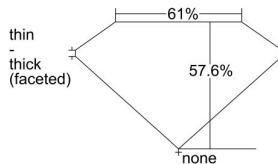

GIA®

FACSIMILE

GIA REPORT

7393602820

Verify this report at GIA.edu

GIA NATURAL DIAMOND DOSSIER®

September 03, 2021
GIA Report Number 7393602820
Shape and Cutting Style ..... Pear Brilliant
Measurements ..... 6.36 x 3.77 x 2.17 mm

GRADING RESULTS

Carat Weight ..... 0.30 carat
Color Grade ..... E
Clarity Grade VS1

ADDITIONAL GRADING INFORMATION

Polish ..... Very Good
Symmetry ..... Good
Fluorescence ..... Faint
Clarity Characteristics ..... Crystal
Inscription(s): GIA 7393602820

PROPORTIONS

Profile not to actual proportions

GRADING SCALES

GIA COLOR SCALE		GIA CLARITY SCALE			
COLORLESS	D	VERY VERY SLIGHTLY INCLUDED	FLAWLESS		
	E		INTERNALLY FLAWLESS		
	F	VERY SLIGHTLY INCLUDED	VVS₁		
	G		VVS₂		
	H		VS₁		
	NEAR COLORLESS	I	SLIGHTLY INCLUDED	VS₂	
		J		SI₁	
		FAINT	K	INCLUDED	SI₂
			L		I₁
			M		I₂
VERTICALLY LIGHT	N	INCLUDED	I₃		
	O				
	P				
	Q				
	R				
LIGHT	S				
	T				
	U				
	V				
	W				
	X				
	Y				
	Z