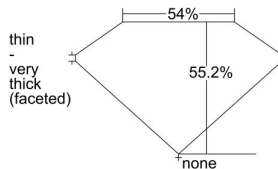

GIA®

FACSIMILE

GIA REPORT

7392289824

Verify this report at GIA.edu

GIA NATURAL DIAMOND DOSSIER®

August 03, 2021
GIA Report Number 7392289824
Shape and Cutting Style ..... Heart Brilliant
Measurements ..... 4.81 x 5.07 x 2.80 mm

GRADING RESULTS

Carat Weight ..... 0.40 carat
Color Grade ..... E
Clarity Grade SI1

ADDITIONAL GRADING INFORMATION

Polish ..... Excellent
Symmetry ..... Good
Fluorescence ..... None
Clarity Characteristics ..... Feather
Inscription(s): GIA 7392289824

PROPORTIONS

Profile not to actual proportions

GRADING SCALES

GIA COLOR SCALE		GIA CLARITY SCALE	
COLORLESS	D	VERY VERY SLIGHTLY INCLUDED	FLAWLESS
	E		INTERNALLY FLAWLESS
	F		VVS₁
	G		VVS₂
	H		VS₁
	I		VS₂
	J		SI₁
	K		SI₂
	L		I₁
	M		I₂
NEAR COLORLESS	N	SLIGHTLY INCLUDED	I₃
	O		
	P		
	Q		
FAINT	R		
	S		
	T		
	U		
VERT LIGHT	V		
	W		
	X		
	Y		
COLORLESS	Z