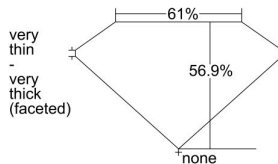

GIA®

FACSIMILE

GIA REPORT 7391085756

Verify this report at GIA.edu

GIA NATURAL DIAMOND DOSSIER®

June 17, 2021
GIA Report Number 7391085756
Shape and Cutting Style ..... Heart Brilliant
Measurements ..... 4.52 x 4.92 x 2.80 mm

GRADING RESULTS

Carat Weight ..... 0.36 carat
Color Grade ..... D
Clarity Grade VVS1

ADDITIONAL GRADING INFORMATION

Polish ..... Excellent
Symmetry ..... Excellent
Fluorescence ..... Faint
Clarity Characteristics ..... Pinpoint, Feather
Inscription(s): GIA 7391085756

PROPORTIONS

Profile not to actual proportions

GRADING SCALES

GIA COLOR SCALE		GIA CLARITY SCALE			
COLORLESS	D	VERY VERY SLIGHTLY INCLUDED	FLAWLESS		
	E		INTERNALLY FLAWLESS		
	F	VERY SLIGHTLY INCLUDED	VVS₁		
	G		VVS₂		
	H		VS₁		
	NEAR COLORLESS	I	SLIGHTLY INCLUDED	VS₂	
		J		SI₁	
		FAINT	K	INCLUDED	SI₂
			L		I₁
			M		I₂
VERY LIGHT	N		INCLUDED	I₃	
	O				
	P				
	Q				
	R				
LIGHT	S				
	T				
	U				
	V				
	W				
	X				
	Y				
	Z