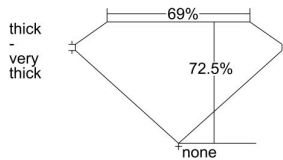

GIA®

FACSIMILE

GIA REPORT 7388929133

Verify this report at GIA.edu

GIA NATURAL DIAMOND DOSSIER®

June 23, 2021
GIA Report Number 7388929133
Shape and Cutting Style ..... Square Modified Brilliant
Measurements ..... 4.34 x 4.29 x 3.11 mm

GRADING RESULTS

Carat Weight ..... 0.51 carat
Color Grade ..... E
Clarity Grade VVS2

ADDITIONAL GRADING INFORMATION

Polish ..... Excellent
Symmetry ..... Good
Fluorescence ..... None
Clarity Characteristics..... Feather, Indented Natural, Pinpoint
Inspection(s): GIA 7388929133

PROPORTIONS

Profile not to actual proportions

GRADING SCALES

GIA COLOR SCALE		GIA CLARITY SCALE			
COLORLESS	D	VERY VERY SLIGHTLY INCLUDED	FLAWLESS		
	E		INTERNALLY FLAWLESS		
	F	VERY SLIGHTLY INCLUDED	VVS₁		
	G		VVS₂		
	H		VS₁		
	NEAR COLORLESS	I	SLIGHTLY INCLUDED	VS₂	
		J		SI₁	
		FAINT	K	INCLUDED	SI₂
			L		I₁
			M		I₂
VERT LIGHT	N	LIGHT	I₃		
	O				
	P				
	Q				
	R