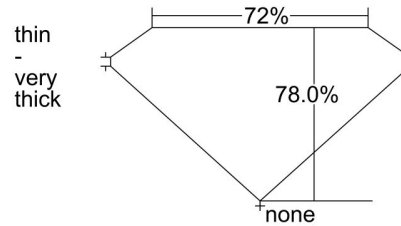

GIA NATURAL DIAMOND GRADING REPORT

June 01, 2021
 GIA Report Number 7388860712
 Shape and Cutting Style **Square Modified Brilliant**
 Measurements 6.03 x 5.98 x 4.67 mm

GRADING RESULTS

Carat Weight 1.51 carat
 Color Grade **J**
 Clarity Grade **VS1**

ADDITIONAL GRADING INFORMATION

Polish **Excellent**
 Symmetry **Very Good**
 Fluorescence **None**
 Inscription(s): GIA 7388860712

PROPORTIONS

Profile not to actual proportions

CLARITY CHARACTERISTICS

KEY TO SYMBOLS*

-  Feather
-  Pinpoint

* Red symbols denote internal characteristics (inclusions). Green or black symbols denote external characteristics (blemishes). Diagram is an approximate representation of the diamond, and symbols shown indicate type, position, and approximate size of clarity characteristics. All clarity characteristics may not be shown. Details of finish are not shown.