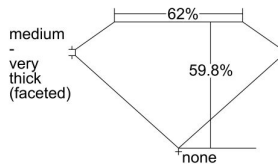

GIA®

FACSIMILE

GIA REPORT 7386908188

Verify this report at GIA.edu

GIA NATURAL DIAMOND DOSSIER®

June 02, 2021
GIA Report Number 7386908188
Shape and Cutting Style ..... Heart Brilliant
Measurements ..... 4.27 x 5.08 x 3.03 mm

GRADING RESULTS

Carat Weight ..... 0.40 carat
Color Grade ..... D
Clarity Grade VS1

ADDITIONAL GRADING INFORMATION

Polish ..... Excellent
Symmetry ..... Very Good
Fluorescence ..... Faint
Clarity Characteristics.... Cloud, Feather, Cavity, Indented Natural
Inscription(s): GIA 7386908188

PROPORTIONS

Profile not to actual proportions

GRADING SCALES

GIA COLOR SCALE		GIA CLARITY SCALE			
COLORLESS	D	VERY VERY SLIGHTLY INCLUDED	FLAWLESS		
	E		INTERNALLY FLAWLESS		
	F	VERY SLIGHTLY INCLUDED	VVS₁		
	G		VVS₂		
	H		VS₁		
	NEAR COLORLESS	I	SLIGHTLY INCLUDED	VS₂	
		J		SI₁	
		FAINT	K	INCLUDED	SI₂
			L		I₁
			M		I₂
VERT LIGHT	N		INCLUDED	I₃	
	O				
	P				
	LIGHT	Q			
		R			
S					
T					
U					
	V				
	W				
	X				
	Y				
	Z