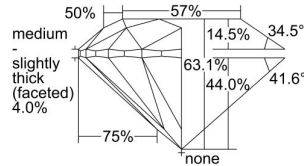

GIA®

FACSIMILE

GIA REPORT 7386567432

Verify this report at GIA.edu

GIA NATURAL DIAMOND DOSSIER®

May 06, 2021
GIA Report Number **7386567432**
Shape and Cutting Style ..... **Round Brilliant**
Measurements ..... **3.88 - 3.90 x 2.45 mm**

GRADING RESULTS

Carat Weight ..... **0.23 carat**
Color Grade ..... **E**
Clarity Grade **VVS2**
Cut Grade ..... **Excellent**

ADDITIONAL GRADING INFORMATION

Polish ..... **Excellent**
Symmetry ..... **Excellent**
Fluorescence ..... **None**
Clarity Characteristics..... **Cloud, Pinpoint, Indented Natural**
Inscription(s): **GIA 7386567432**

PROPORTIONS

Profile to actual proportions

GRADING SCALES

GIA COLOR SCALE	GIA CLARITY SCALE	GIA CUT SCALE	
D	FLAWLESS	EXCELLENT	
E	INTERNALLY FLAWLESS		
F		VVS₁	VERY GOOD
G	VVS₂		
H	VS₁	GOOD	
I	VS₂		
J	SI₁	FAIR	
K	SI₂		
L	I₁	POOR	
M	I₂		
N	I₃		
O			
P			
Q			
R			
S			
T			
U			
V			
W			
X			
Y			
Z