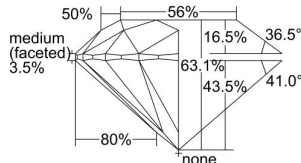

GIA®

FACSIMILE

GIA REPORT

7386491026

Verify this report at GIA.edu

GIA NATURAL DIAMOND DOSSIER®

May 11, 2021
GIA Report Number **7386491026**
Shape and Cutting Style ..... **Round Brilliant**
Measurements ..... **3.89 - 3.91 x 2.46 mm**

GRADING RESULTS

Carat Weight ..... **0.23 carat**
Color Grade ..... **E**
Clarity Grade **VVS2**
Cut Grade ..... **Excellent**

ADDITIONAL GRADING INFORMATION

Polish ..... **Excellent**
Symmetry ..... **Excellent**
Fluorescence ..... **None**
Clarity Characteristics..... **Pinpoint, Indented Natural**
Inscription(s): **GIA 7386491026**

PROPORTIONS

Profile to actual proportions

GRADING SCALES

GIA COLOR SCALE

COLORED	D
	E
	F
	G
	H
	I
	J
NEAR COLORLESS	K
	L
	M
	N
	O
	P
	Q
	R
	S
	T
	U
	V
	W
	X
	Y
LIGHT	Z

GIA CLARITY SCALE

GIA CUT SCALE

EXCELLENT
VERY GOOD
GOOD
FAIR
POOR