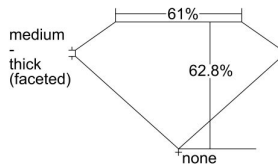

GIA®

FACSIMILE

GIA REPORT

7386438060

Verify this report at GIA.edu

GIA NATURAL DIAMOND DOSSIER®

June 17, 2021
GIA Report Number 7386438060
Shape and Cutting Style ..... Oval Brilliant
Measurements ..... 7.09 x 5.28 x 3.32 mm

GRADING RESULTS

Carat Weight ..... 0.82 carat
Color Grade ..... E
Clarity Grade SI1

ADDITIONAL GRADING INFORMATION

Polish ..... Excellent
Symmetry ..... Very Good
Fluorescence ..... Faint
Clarity Characteristics ..... Cloud, Crystal
Inscription(s): GIA 7386438060

PROPORTIONS

Profile not to actual proportions

GRADING SCALES

GIA COLOR SCALE		GIA CLARITY SCALE			
COLORLESS	D	VERY VERY SLIGHTLY INCLUDED	FLAWLESS		
	E		INTERNALLY FLAWLESS		
	F	VERY SLIGHTLY INCLUDED	VVS₁		
	G		VVS₂		
	H		VS₁		
	NEAR COLORLESS	I	SLIGHTLY INCLUDED	VS₂	
		J		SI₁	
		FAINT	K	INCLUDED	SI₂
			L		I₁
			M		I₂
VERT LIGHT	N	LIGHT	I₃		
	O				
	P				
	Q				
	R