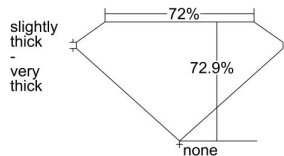

GIA®

FACSIMILE

GIA REPORT 7386019348

Verify this report at GIA.edu

GIA NATURAL DIAMOND DOSSIER®

March 17, 2021
GIA Report Number 7386019348
Shape and Cutting Style ..... Square Modified Brilliant
Measurements ..... 4.37 x 4.29 x 3.13 mm

GRADING RESULTS

Carat Weight ..... 0.50 carat
Color Grade ..... E
Clarity Grade VVS2

ADDITIONAL GRADING INFORMATION

Polish ..... Excellent
Symmetry ..... Good
Fluorescence ..... None
Clarity Characteristics ..... Pinpoint, Cloud
Inscription(s): GIA 7386019348

PROPORTIONS

Profile not to actual proportions

GRADING SCALES

GIA COLOR SCALE		GIA CLARITY SCALE			
COLORLESS	D	VERY VERY SLIGHTLY INCLUDED	FLAWLESS		
	E		INTERNALLY FLAWLESS		
	F		VVS₁		
	NEAR COLORLESS	G	VERY SLIGHTLY INCLUDED	VVS₂	
		H		VS₁	
		FANT	I	SLIGHTLY INCLUDED	VS₂
			J		SI₁
	VERT LIGHT	K	INCLUDED	SI₂	
		L		I₁	
		M		I₂	
LIGHT		N	INCLUDED	I₃	
		O			
		P			
		Q			
		R			
	S				
	T				
	U				
	V				
	W				
	X				
	Y				
	Z