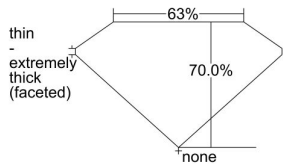

GIA®

FACSIMILE

GIA REPORT 7381320400

Verify this report at GIA.edu

GIA NATURAL DIAMOND DOSSIER®

April 13, 2021
GIA Report Number 7381320400
Shape and Cutting Style ..... Cushion Modified Brilliant
Measurements ..... 5.44 x 4.96 x 3.47 mm

GRADING RESULTS

Carat Weight ..... 0.80 carat
Color Grade ..... G
Clarity Grade VS2

ADDITIONAL GRADING INFORMATION

Polish ..... Excellent
Symmetry ..... Very Good
Fluorescence ..... Faint
Clarity Characteristics..... Crystal, Indented Natural, Cloud
Inscription(s): GIA 7381320400

PROPORTIONS

Profile not to actual proportions

GRADING SCALES

GIA COLOR SCALE		GIA CLARITY SCALE			
COLORLESS	D	VERY VERY SLIGHTLY INCLUDED	FLAWLESS		
	E		INTERNALLY FLAWLESS		
	F	VERY SLIGHTLY INCLUDED	VVS₁		
	G		VVS₂		
	H		VS₁		
	NEAR COLORLESS	I	SLIGHTLY INCLUDED	VS₂	
		J		SI₁	
		FAINT	K	INCLUDED	SI₂
			L		I₁
			M		I₂
VERT LIGHT	N		INCLUDED	I₃	
	O				
	P				
	LIGHT	Q			
		R			
S					
T					
U					
	V				
	W				
	X				
	Y				
	Z