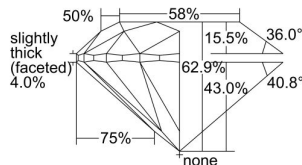

GIA®

FACSIMILE

GIA REPORT

7381274064

Verify this report at GIA.edu

GIA NATURAL DIAMOND DOSSIER®

April 03, 2021
GIA Report Number 7381274064
Shape and Cutting Style ..... Round Brilliant
Measurements ..... 5.85 - 5.89 x 3.69 mm

GRADING RESULTS

Carat Weight ..... 0.80 carat
Color Grade L
Clarity Grade VVS1
Cut Grade ..... Excellent

ADDITIONAL GRADING INFORMATION

Polish ..... Excellent
Symmetry ..... Excellent
Fluorescence ..... Strong Blue
Clarity Characteristics..... Pinpoint, Feather, Indented Natural
Inscription(s): GIA 7381274064

PROPORTIONS

Profile to actual proportions

GRADING SCALES

GIA COLOR SCALE	GIA CLARITY SCALE	GIA CUT SCALE	
D	FLAWLESS	EXCELLENT	
E	INTERNALLY FLAWLESS		
F		VVS₁	VERY GOOD
G	VVS₂		
H	VS₁	GOOD	
I	VS₂		
J	SI₁	FAIR	
K	SI₂		
L	I₁	POOR	
M	I₂		
N	I₃		
O			
P			
Q			
R			
S			
T			
U			
V			
W			
X			
Y			
Z