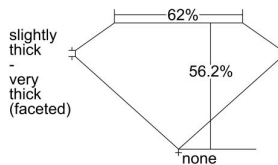

GIA®

FACSIMILE

GIA REPORT 7378662065

Verify this report at GIA.edu

GIA NATURAL DIAMOND DOSSIER®

February 17, 2021
GIA Report Number 7378662065
Shape and Cutting Style ..... Heart Brilliant
Measurements ..... 4.97 x 5.44 x 3.05 mm

GRADING RESULTS

Carat Weight ..... 0.50 carat
Color Grade ..... D
Clarity Grade SI1

ADDITIONAL GRADING INFORMATION

Polish ..... Excellent
Symmetry ..... Very Good
Fluorescence ..... None
Clarity Characteristics ..... Cloud, Crystal, Feather
Inscription(s): GIA 7378662065

PROPORTIONS

Profile not to actual proportions

GRADING SCALES

GIA COLOR SCALE		GIA CLARITY SCALE			
COLORLESS	D	VERY VERY SLIGHTLY INCLUDED	FLAWLESS		
	E		INTERNALLY FLAWLESS		
	F		VVS₁		
	NEAR COLORLESS	G	VERY SLIGHTLY INCLUDED	VVS₂	
		H		VS₁	
		FANT	I	SLIGHTLY INCLUDED	VS₂
			J		SI₁
	COLORLESS	K	INCLUDED	SI₂	
		L		I₁	
		M		I₂	
VERY LIGHT		N	INCLUDED	I₃	
		O			
P					
LIGHT		Q			
		R			
	S				
	T				
	U				
	V				
	W				
	X				
	Y				
	Z