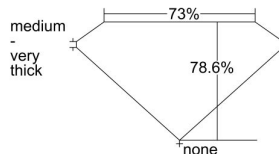

GIA®

FACSIMILE

GIA REPORT

7376132758

Verify this report at GIA.edu

GIA NATURAL DIAMOND DOSSIER®

January 04, 2021
GIA Report Number 7376132758
Shape and Cutting Style ..... Square Modified Brilliant
Measurements ..... 4.72 x 4.61 x 3.62 mm

GRADING RESULTS

Carat Weight ..... 0.73 carat
Color Grade ..... H
Clarity Grade SI2

ADDITIONAL GRADING INFORMATION

Polish ..... Excellent
Symmetry ..... Very Good
Fluorescence ..... Faint
Clarity Characteristics..... Crystal, Feather
Inscription(s): GIA 7376132758

PROPORTIONS

Profile not to actual proportions

GRADING SCALES

GIA COLOR SCALE		GIA CLARITY SCALE	
COLORLESS	D	VERY VERY SLIGHTLY INCLUDED	FLAWLESS
	E		INTERNALLY FLAWLESS
	F		VVS₁
	G		VVS₂
	H		VS₁
	I		VS₂
	J		SI₁
	K		SI₂
	L		I₁
	M		I₂
NEAR COLORLESS	N	SLIGHTLY INCLUDED	I₃
	O		
	P		
	Q		
FAINT	R		
	S		
	T		
	U		
VERY LIGHT	V		
	W		
	X		
	Y		
LIGHT	Z