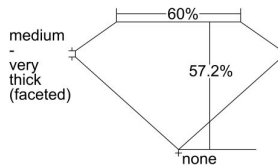

GIA®

FACSIMILE

GIA REPORT 7372137363

Verify this report at GIA.edu

GIA NATURAL DIAMOND DOSSIER®

January 04, 2021
GIA Report Number 7372137363
Shape and Cutting Style ..... Heart Brilliant
Measurements ..... 4.06 x 4.70 x 2.69 mm

GRADING RESULTS

Carat Weight ..... 0.30 carat
Color Grade ..... E
Clarity Grade SI1

ADDITIONAL GRADING INFORMATION

Polish ..... Excellent
Symmetry ..... Good
Fluorescence ..... None
Clarity Characteristics ..... Feather, Crystal
Inscription(s): GIA 7372137363

PROPORTIONS

Profile not to actual proportions

GRADING SCALES

GIA COLOR SCALE		GIA CLARITY SCALE	
COLORLESS	D	VERY VERY SLIGHTLY INCLUDED	FLAWLESS
	E		INTERNALLY FLAWLESS
	F		VVS₁
	G		VVS₂
	H		VS₁
	I		VS₂
	J		SI₁
	K		SI₂
	L		I₁
	M		I₂
NEAR COLORLESS	N	SLIGHTLY INCLUDED	I₃
	O		
	P		
	Q		
FAINT	R	INCLUDED	
	S		
	T		
	U		
VERTICALLY COLORLESS	V	INCLUDED	
	W		
	X		
	Y		
	Z