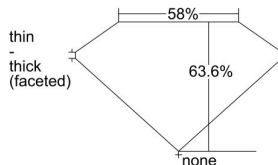

GIA®

FACSIMILE

GIA REPORT

7368992243

Verify this report at GIA.edu

GIA NATURAL DIAMOND DOSSIER®

December 17, 2020
GIA Report Number 7368992243
Shape and Cutting Style ..... Oval Brilliant
Measurements ..... 6.87 x 4.86 x 3.09 mm

GRADING RESULTS

Carat Weight ..... 0.70 carat
Color Grade ..... K
Clarity Grade SI1

ADDITIONAL GRADING INFORMATION

Polish ..... Very Good
Symmetry ..... Good
Fluorescence ..... Faint
Clarity Characteristics.. Cloud, Crystal, Feather, Indented Natural
Inscription(s): GIA 7368992243

PROPORTIONS

Profile not to actual proportions

GRADING SCALES

GIA COLOR SCALE		GIA CLARITY SCALE			
COLORLESS	D	VERY VERY SLIGHTLY INCLUDED	FLAWLESS		
	E		INTERNALLY FLAWLESS		
	F	VERY SLIGHTLY INCLUDED	VVS₁		
	G		VVS₂		
	H		VS₁		
	NEAR COLORLESS	I	SLIGHTLY INCLUDED	VS₂	
		J		SI₁	
		FAINT	K	INCLUDED	SI₂
			L		I₁
			M		I₂
N			I₃		
VERT LIGHT	O	INCLUDED			
	P				
	Q				
	R				
	S				
	T				
LIGHT	U				
	V				
	W				
	X				
Y					
Z