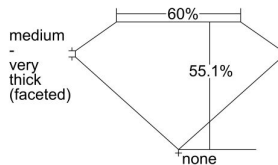

GIA®

FACSIMILE

GIA REPORT 7366326575

Verify this report at GIA.edu

GIA NATURAL DIAMOND DOSSIER®

October 21, 2020
GIA Report Number 7366326575
Shape and Cutting Style ..... Heart Brilliant
Measurements ..... 4.12 x 4.60 x 2.53 mm

GRADING RESULTS

Carat Weight ..... 0.30 carat
Color Grade ..... G
Clarity Grade SI1

ADDITIONAL GRADING INFORMATION

Polish ..... Good
Symmetry ..... Very Good
Fluorescence ..... None
Clarity Characteristics ..... Feather, Crystal
Inscription(s): GIA 7366326575

PROPORTIONS

Profile not to actual proportions

GRADING SCALES

GIA COLOR SCALE		GIA CLARITY SCALE	
COLORLESS	D	VERY VERY SLIGHTLY INCLUDED	FLAWLESS
	E		INTERNALLY FLAWLESS
	F		VVS₁
	G		VVS₂
	H		VS₁
	I		VS₂
	J		SI₁
	K		SI₂
	L		I₁
	M		I₂
NEAR COLORLESS	N	SLIGHTLY INCLUDED	I₃
	O		
	P		
	Q		
FAINT	R		
	S		
	T		
	U		
VERT LIGHT	V		
	W		
	X		
	Y		
LIGHT	Z